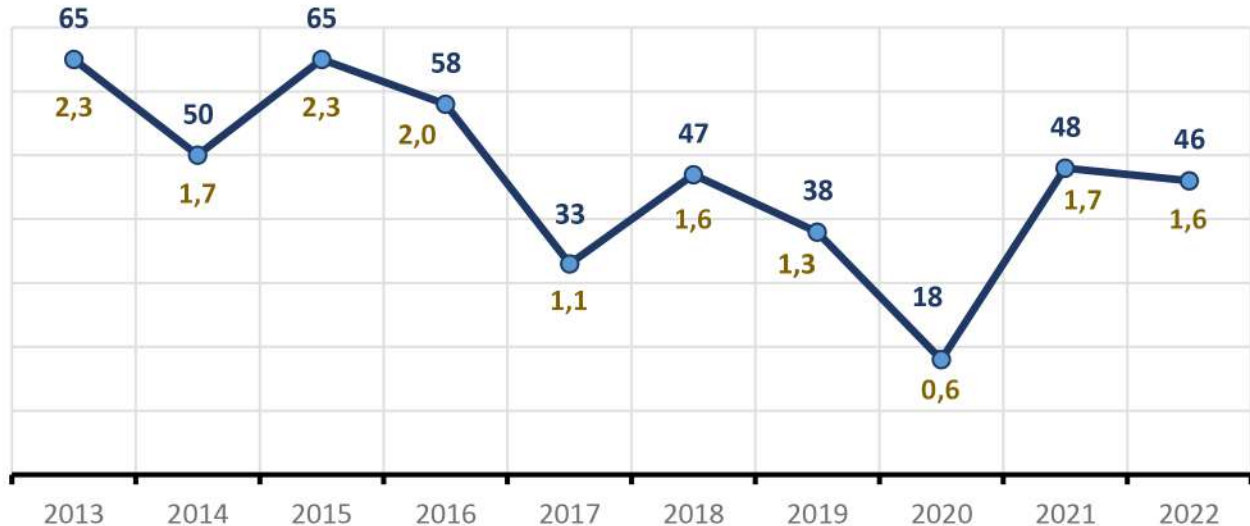

Albania

AIDS diagnoses and rates per 100.000 population

Albania

AIDS-related deaths 2013 - 2022

Albania

AIDS diagnoses and rates per 100.000 population

Albania

HIV diagnoses in 2022, by age