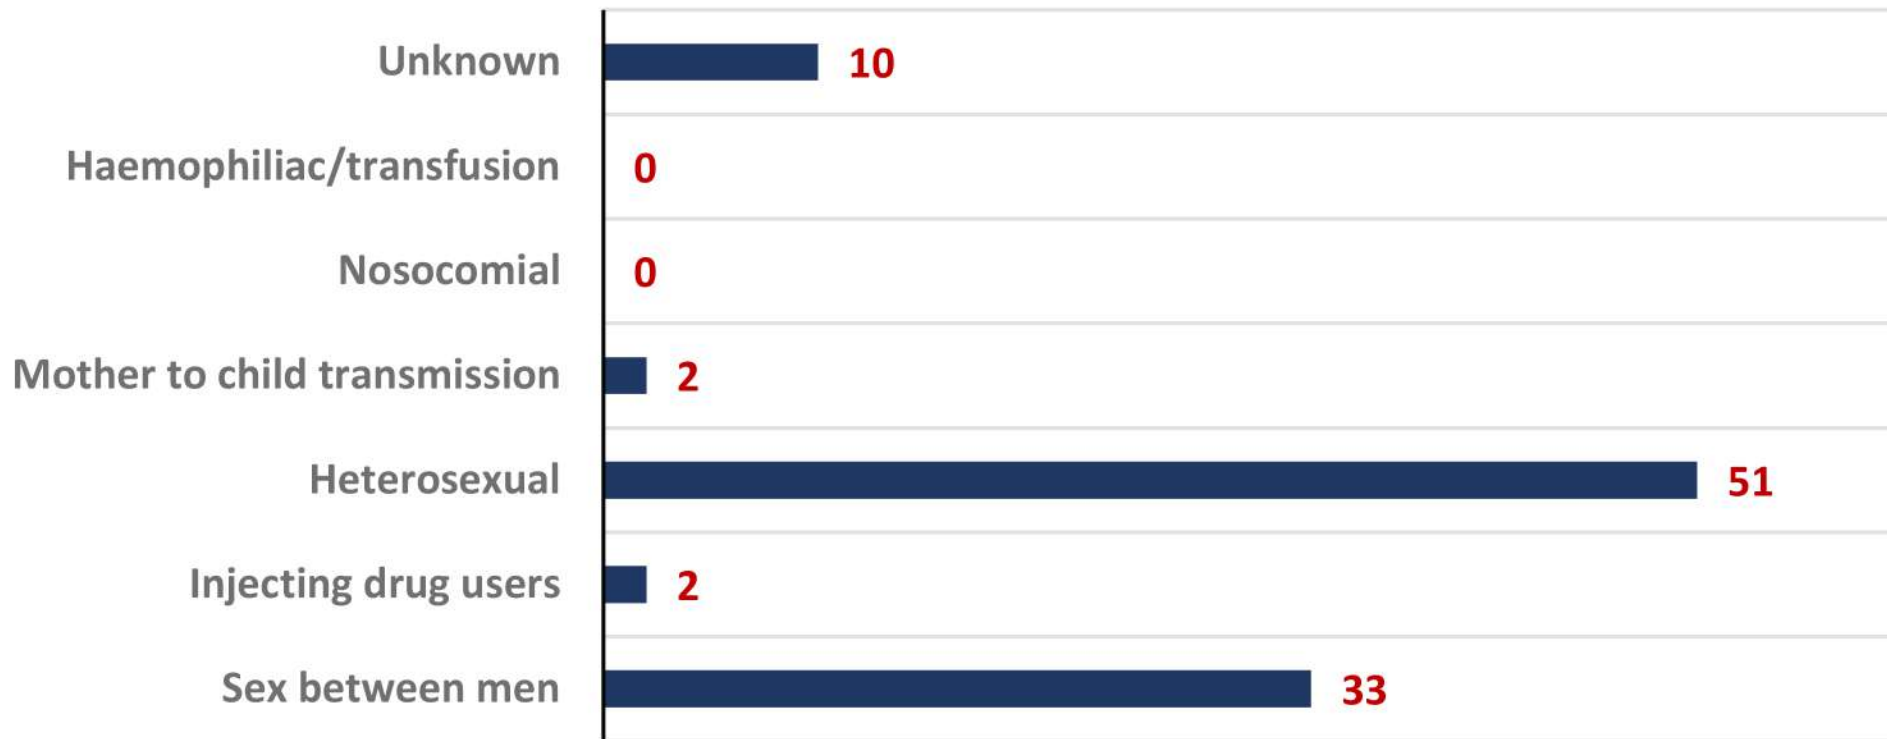

Albania

HIV diagnoses in 2022, by transmission mode

Albania

Origin of those diagnosed with HIV in 2022

Albania

Number of HIV tests performed

excluding unlinked anonymous testing and testing of blood donations