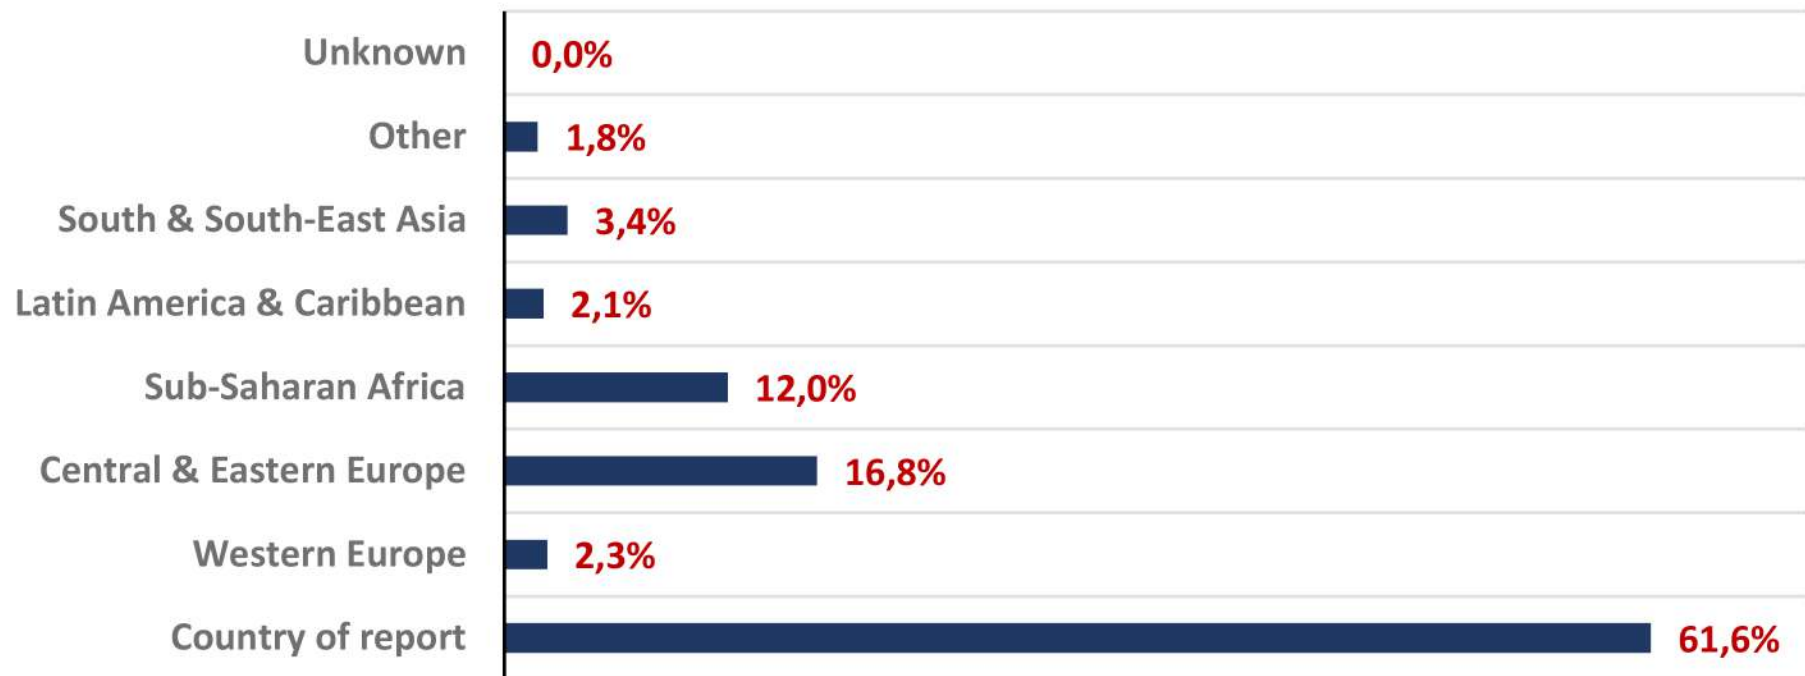

Greece

Origin of those diagnosed with HIV in 2022