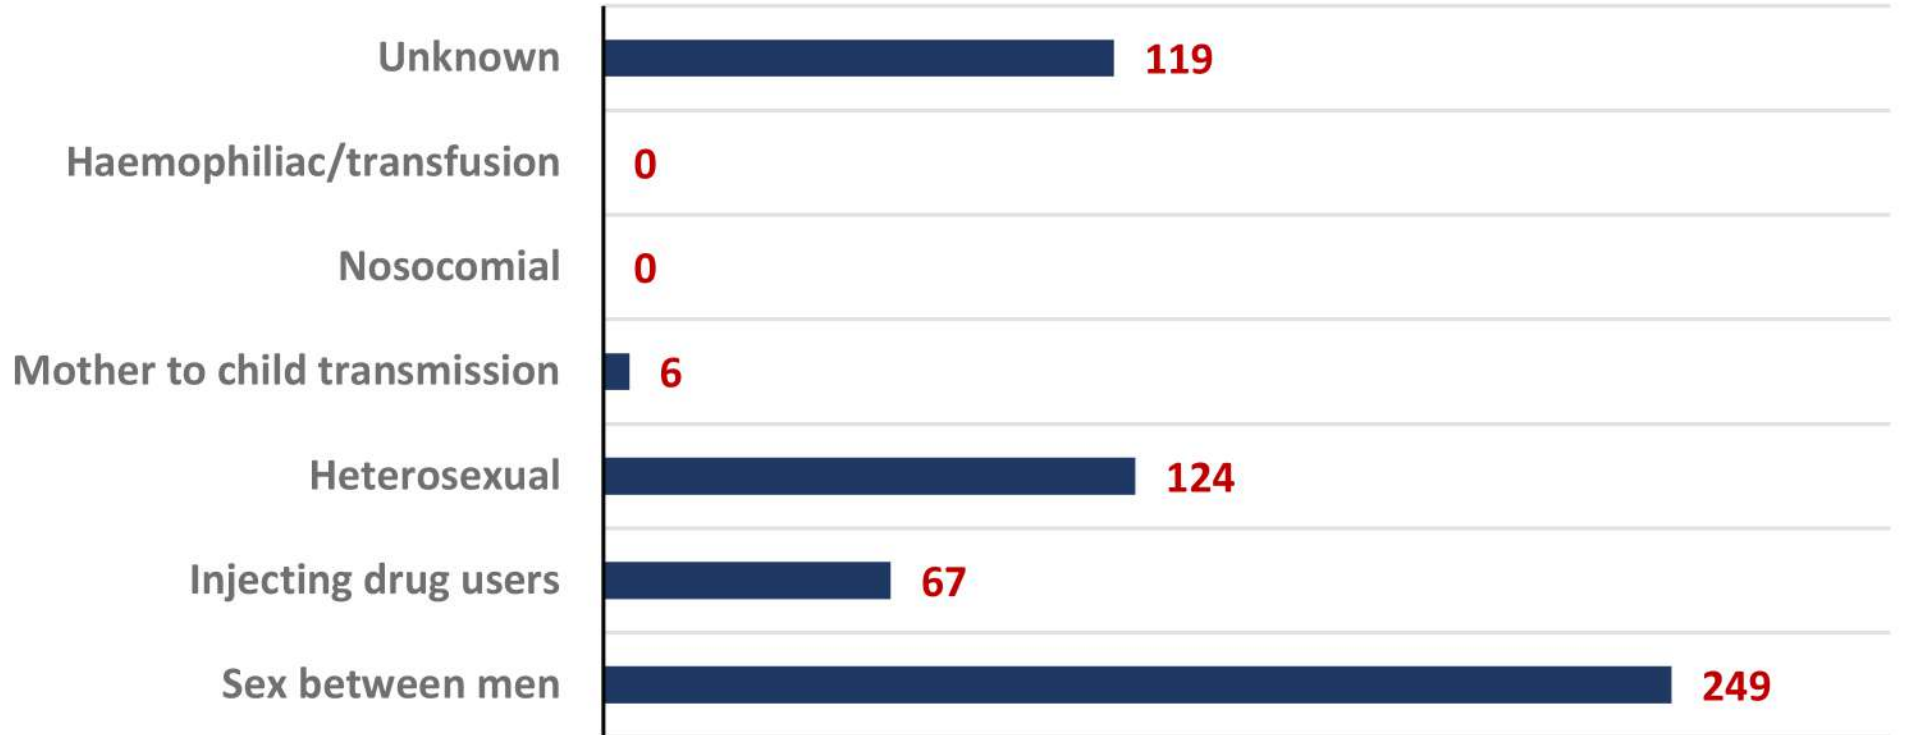

Greece

HIV diagnoses in 2022, by transmission mode