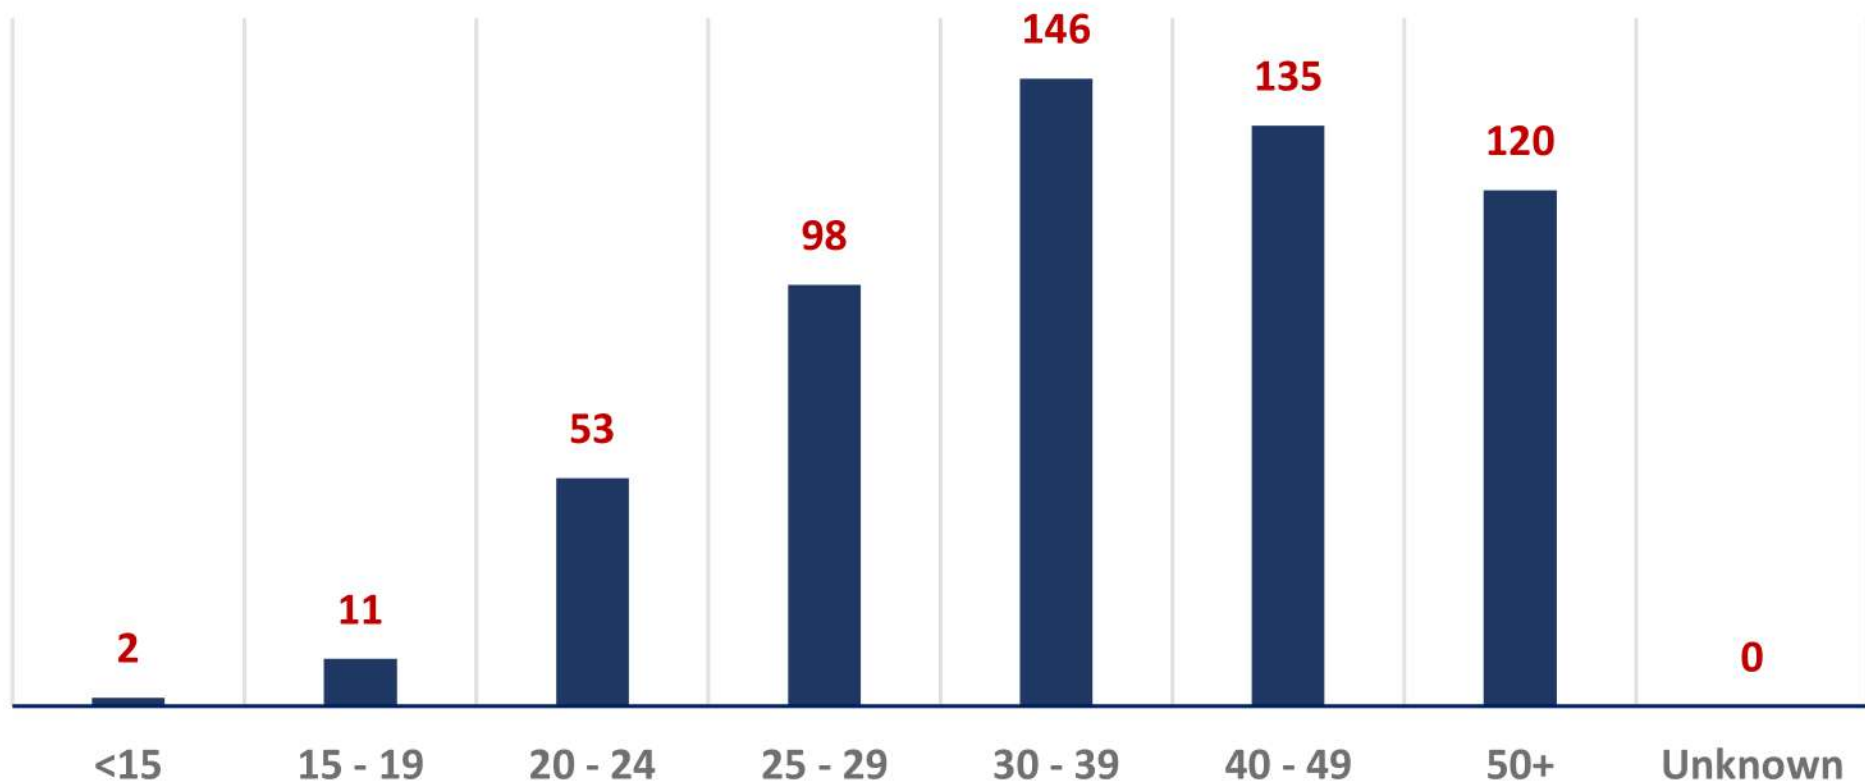

Greece

AIDS diagnoses and rates per 100.000 population

Greece

AIDS-related deaths 2013 - 2022

Greece

HIV diagnoses and rates per 100.000 population

Greece

HIV diagnoses in 2022, by age