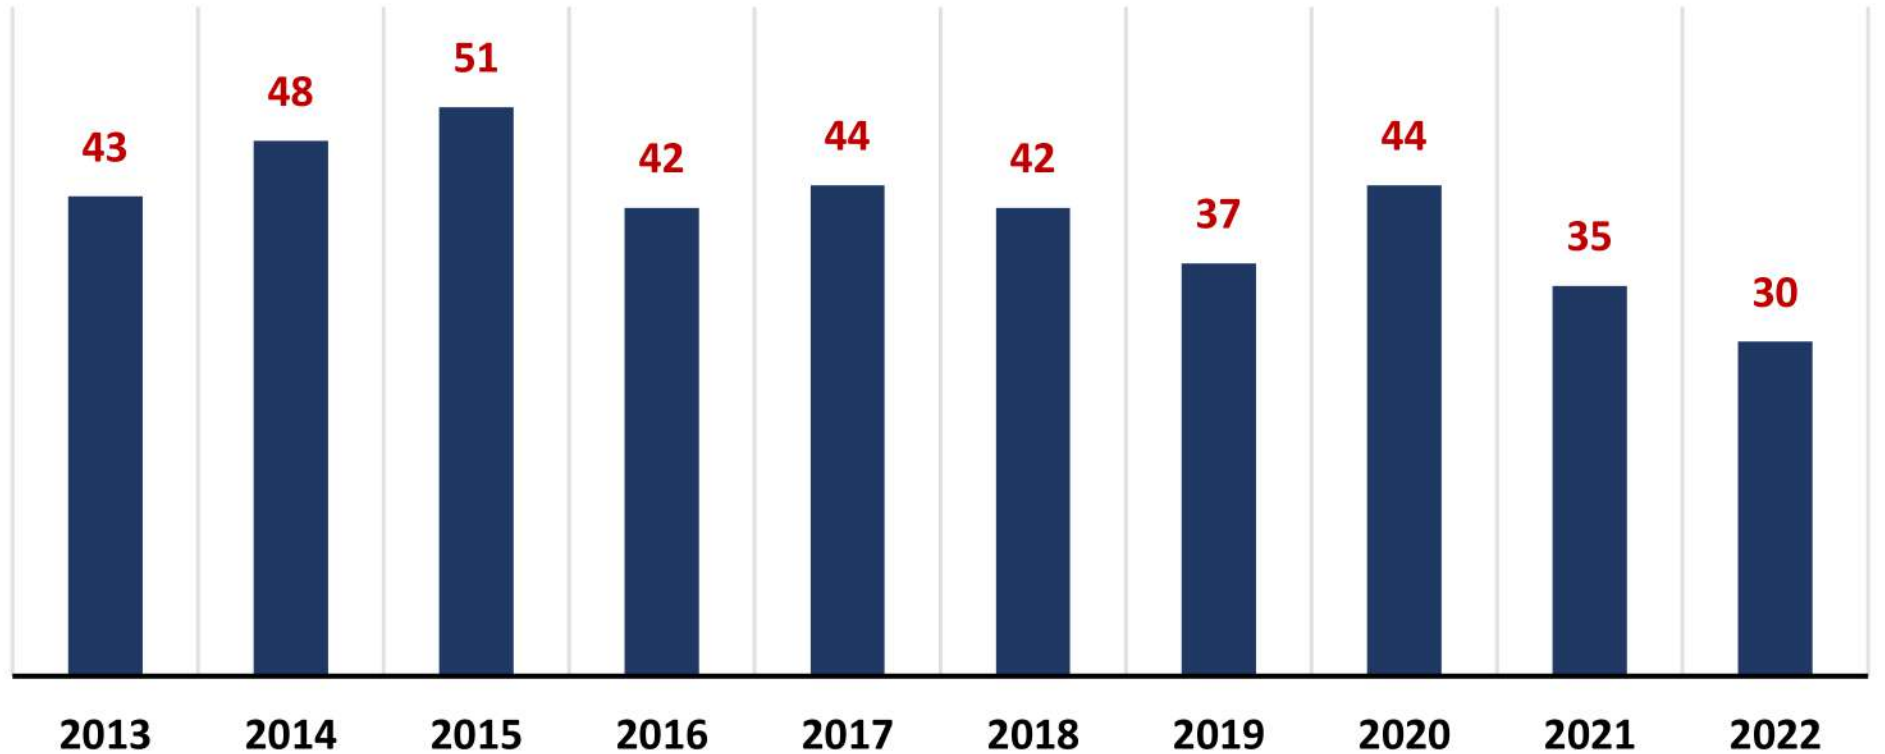

Greece

AIDS diagnoses and rates per 100.000 population

Greece

AIDS-related deaths 2013 - 2022

Greece

HIV diagnoses and rates per 100.000 population

Greece

HIV diagnoses in 2022, by age