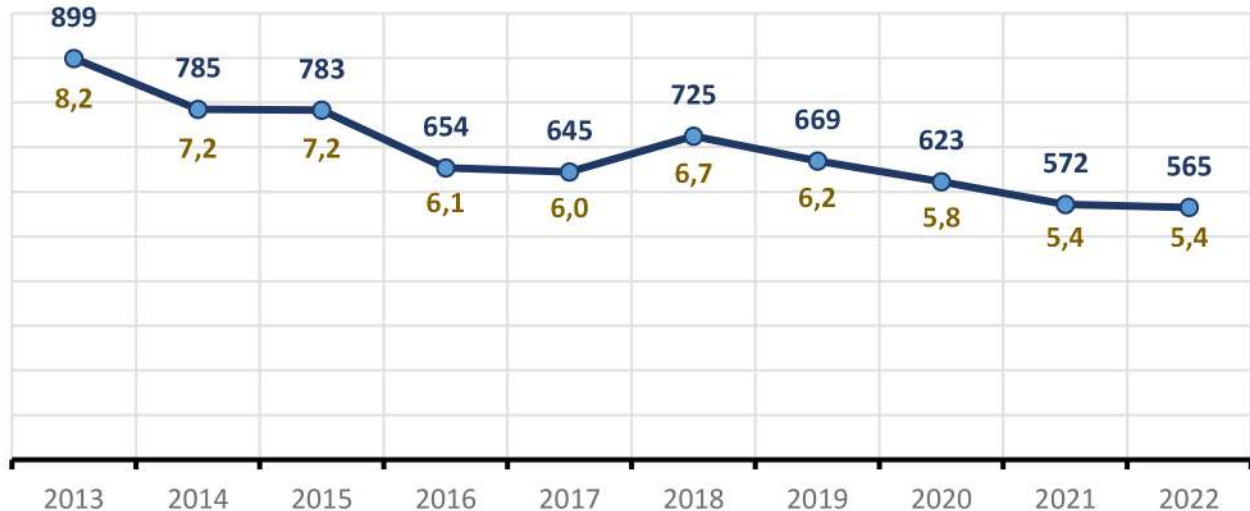

Greece

AIDS diagnoses and rates per 100.000 population

Greece

AIDS-related deaths 2013 - 2022

Greece

HIV diagnoses and rates per 100.000 population

Greece

HIV diagnoses in 2022, by age