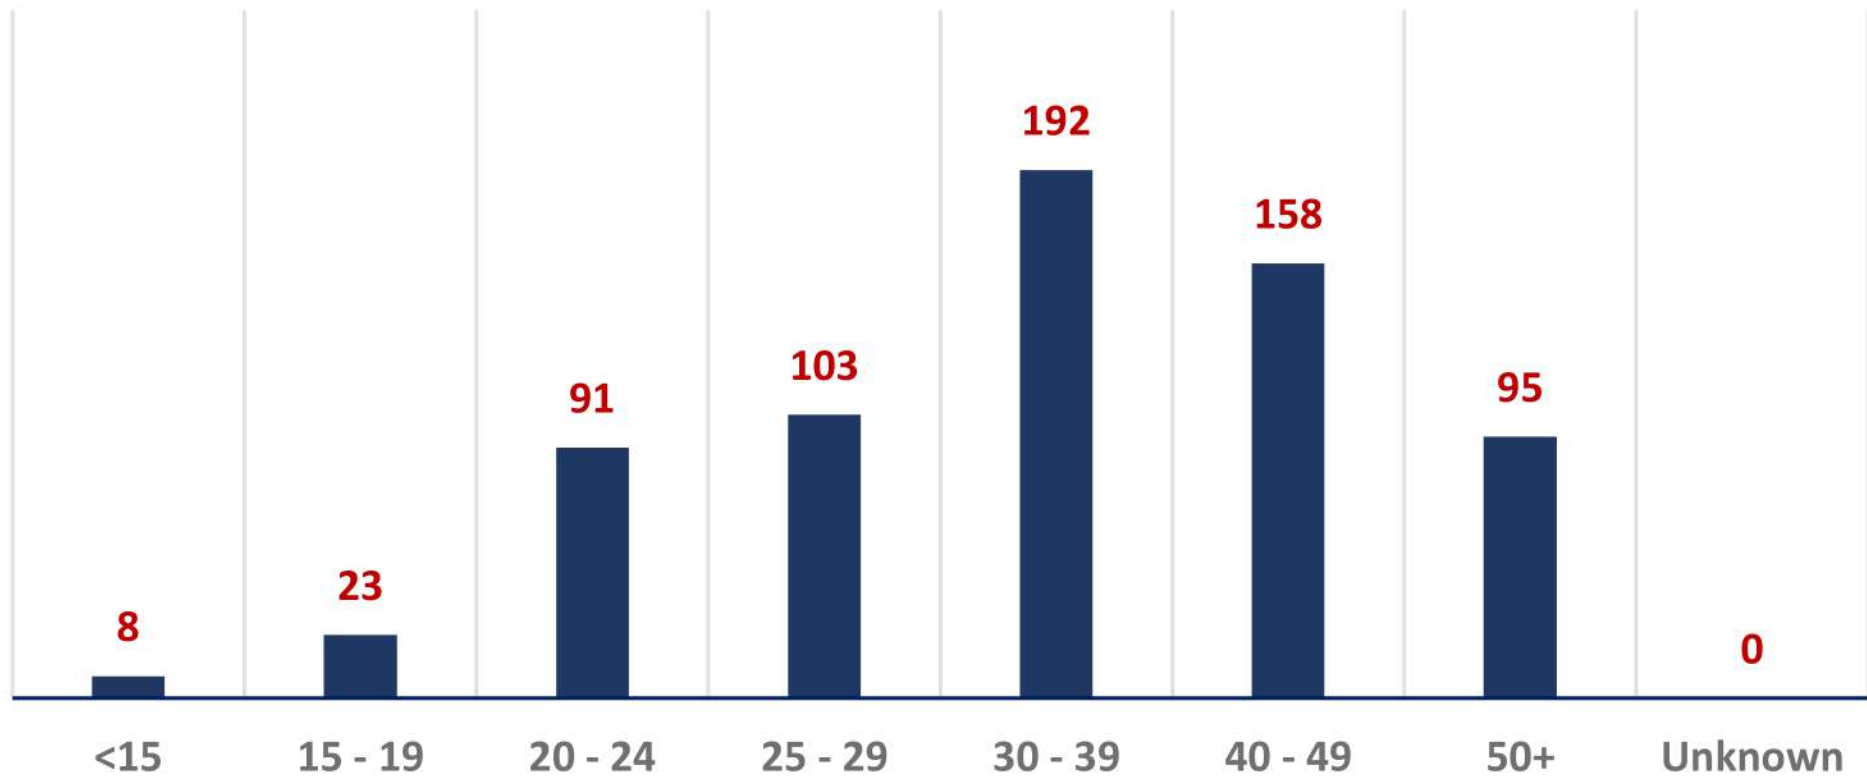

Romania

Number of HIV tests performed

excluding unlinked anonymous testing and testing of blood donations

Romania

AIDS diagnoses and rates per 100.000 population

Romania

AIDS-related deaths 2013 - 2022

Romania

HIV diagnoses and rates per 100.000 population

Romania

HIV diagnoses in 2022, by age

Romania

HIV diagnoses in 2022, by transmission mode

Romania

Origin of those diagnosed with HIV in 2022