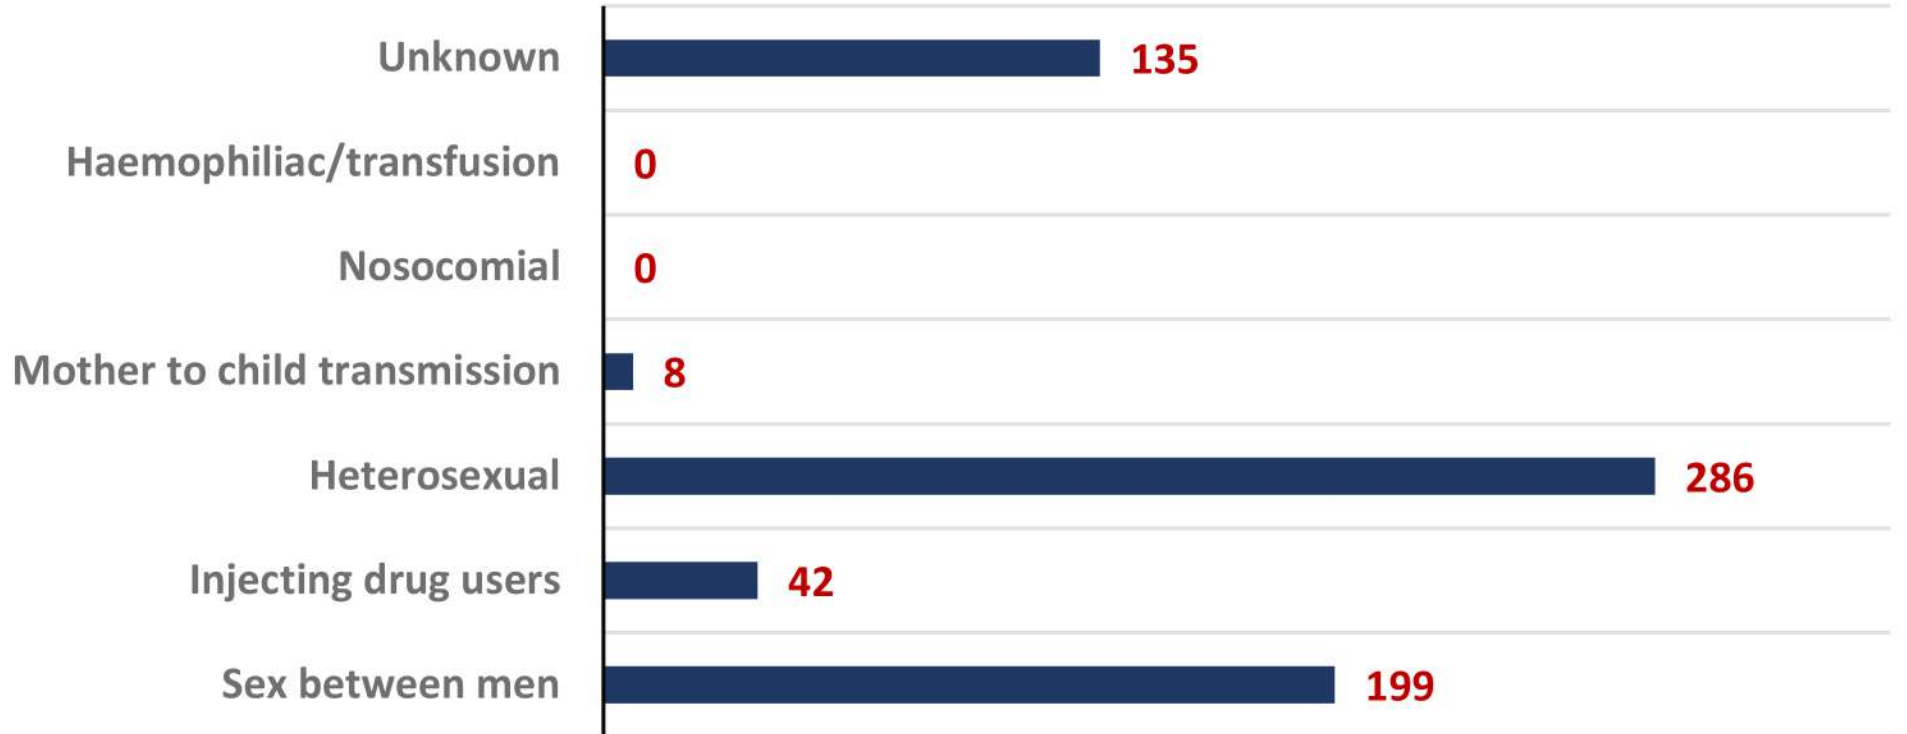

HIV diagnoses and rates per 100.000 population

Romania

HIV diagnoses in 2022, by age

Romania

HIV diagnoses in 2022, by transmission mode

Romania

Origin of those diagnosed with HIV in 2022