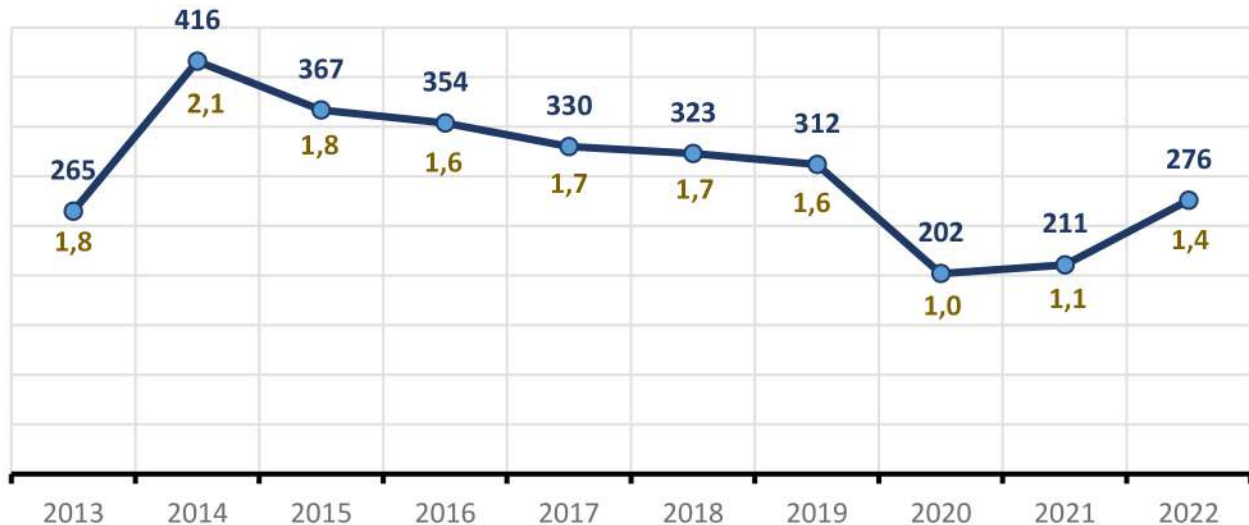

Romania

Number of HIV tests performed

excluding unlinked anonymous testing and testing of blood donations

Romania

AIDS diagnoses and rates per 100.000 population

Romania

AIDS-related deaths 2013 - 2022

Romania